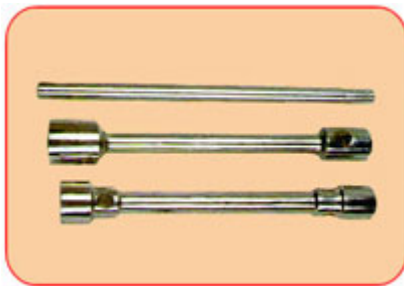

5. TWO WAY WHEEL SPANNER (Wheel Wrench Double Ended)

- Made From Carbon Steel.
- Available With Or Without Tommy Bar.
- Zinc Plated For Corrosion Resistance.

Item Code No.	Size MM	Item CodeNo.	Size Inch
ABM-SP-1186	22 x 24	ABM-SP-1191	15/16 x 7/8
ABM-SP-1186a	24 x 27	ABM-SP-1192	15/16 x 1-1/16
ABM-SP-1187	27 x 30	ABM-SP-1193	1-1/16 x 1-3/16
ABM-SP-1187a	27 x 32	ABM-SP-1194	1-1/16 x 1-1/4
ABM-SP-1188	30 x 32	ABM-SP-1195	1-3/16 x 1-5/16
ABM-SP-1189	30 x 33	ABM-SP-1195a	1-3/16 x 1-5/16
ABM-SP-1190	33 x 33		
ABM-SP-1190a	21 x 38		
ABM-SP-1190b	21 x 41	ABM-SP-1195b	13/16 x 1-3/4